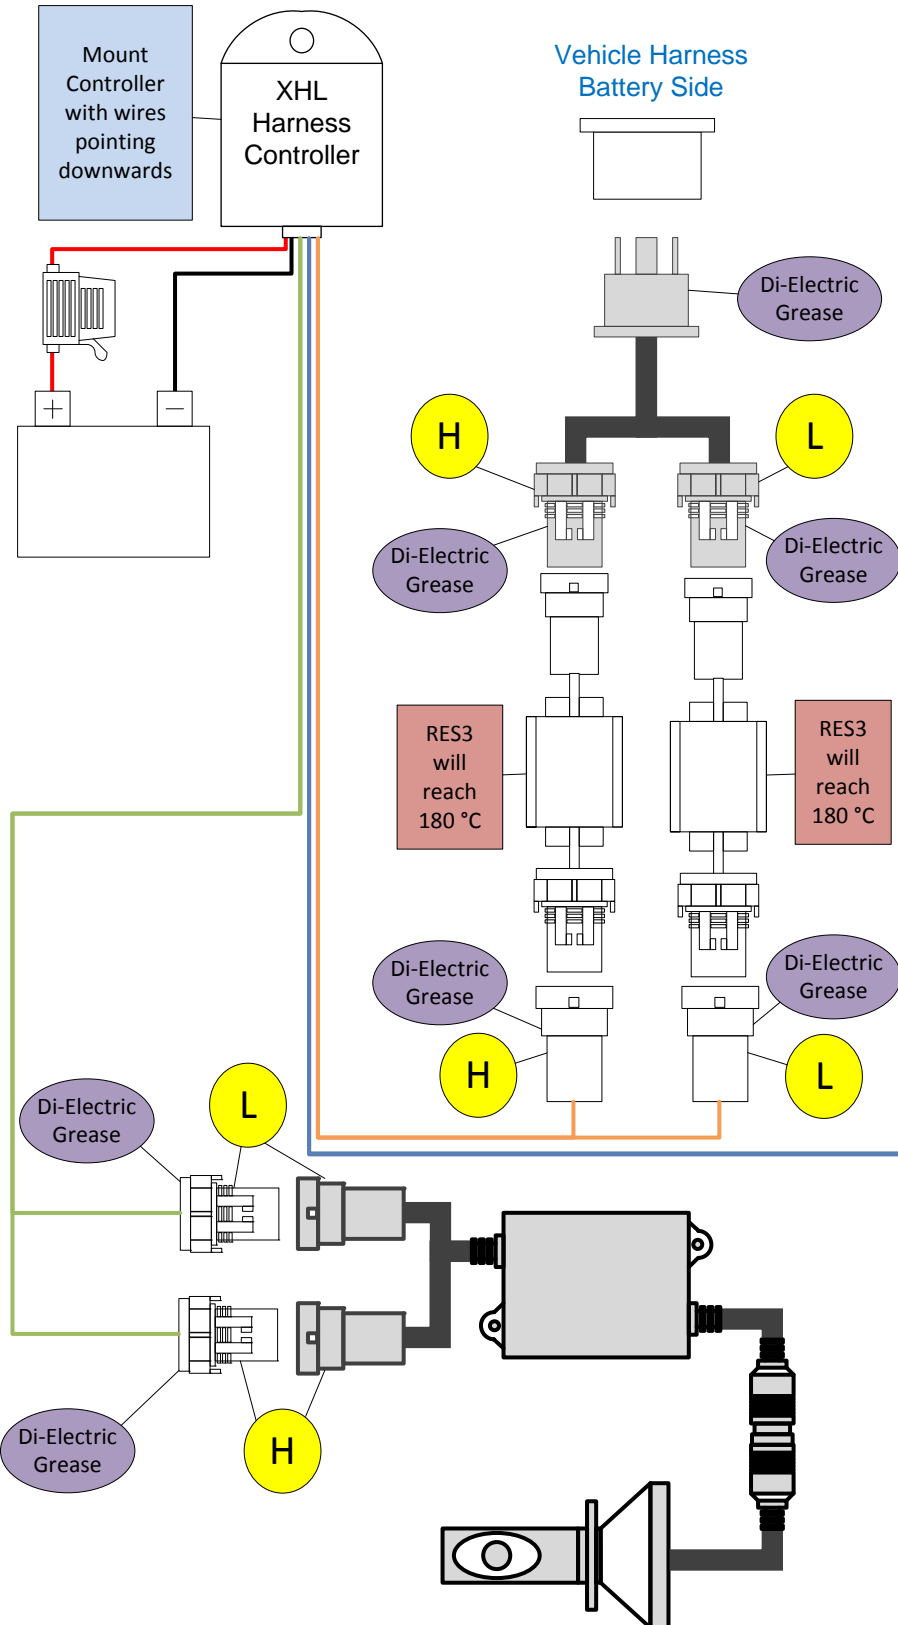

H4 Xtreme LED Kit with XHL x 1 and RES3 x 2 to Battery Side

Battery Side of Vehicle

Opposite Side of Battery